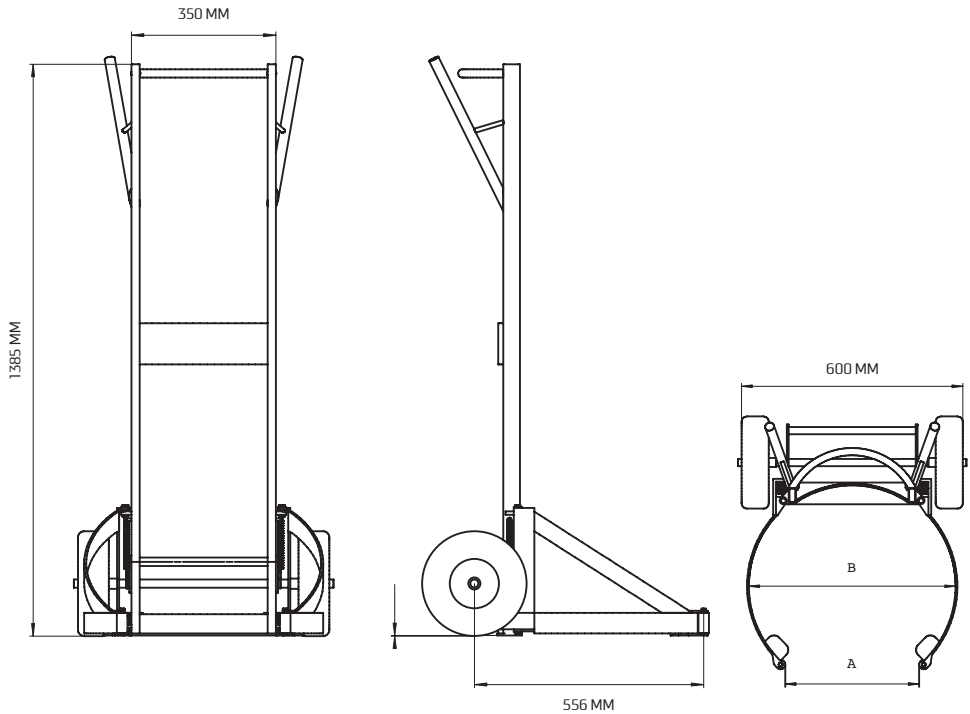

#4822332

Instructions

Tire carrier Caddy

WARNINGS

We thank you for buying this Sonic quality product. Do not overload beyond rated capacity (200KG). This Sonic product is fully guaranteed against manufacturing defects for a period of 36 months from the date of purchase.

Specifications

Specifications	
Height	1385mm
Width	610mm
Depth	695mm
Loading capacity	200kg
Weight	20,5kg

	Neutral/still	Expanded
A	440mm ±10mm	730mm + 20mm - 10mm
B	560mm ±10mm	750mm + 20mm - 10mm

Mounting instructions

Exploded view

Number of exploded view	Sonic number	Description
1	4822332	Tire carrier Caddy
2	4822332-10	Left Clamp for 4822332
3	4822332-6	Right Clamp for 4822332
4	4822332-7	Axle Weldment for 4822332
5	4822332-3	Tire for 4822332 black
5	4822332-8	Pu Foam Wheel 10" for 4822332
6	4822332-4	Tension spring for 4822332
7	4822332-9	Spacer for 4822332
8	4822332-5	Axle Cap for 4822332
9	4822332-11	Hex Bolt M8-1.25*25Mm for 4822332
10	4822332-12	Flat Washer for 4822332
11	4822332-13	Hexagonal Nut M8-1.25 for 4822332
12	4822332-1	Plastic screw for 4822332
14	4822332-15	3,5 Mm Compress. Spring for 4822332
15	4822332-16	Spring Washer With Thread for 4822332
16	4822332-17	Hex Bolt M8*45 for 4822332
17	4822332-18	Hex Bolt for 4822332
18	4822332-19	Flat Washer M6 For Roller for 4822332
19	4822332-20	Nylon Roller for 4822332
20	4822332-2	Handle grip for 4822332
21	4822332-21	End Cap For Frame for 4822332
No number	4822332-23	Hardware Kit (bolt and springset) for 4822332*
No number	4822332-22	Bracket for 4822332
No number	4822507	Extender & Push Pull Kit for 4822332 (optional)