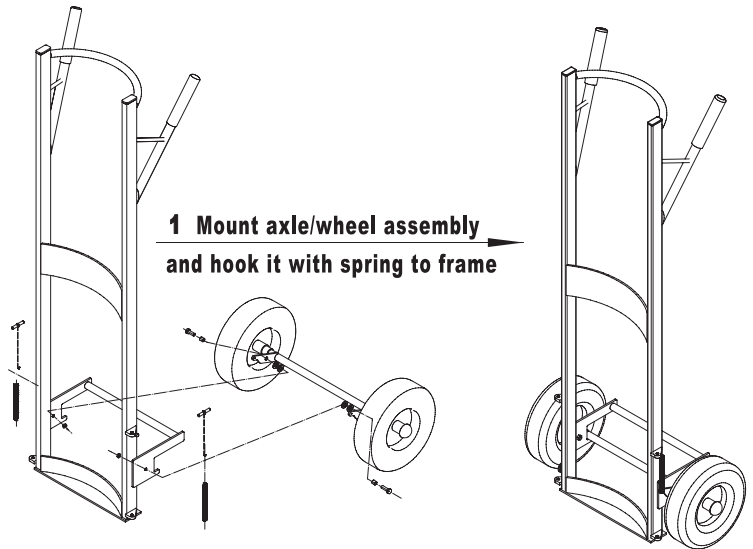

Specifications

Specifications	
Height	1385mm
Width	610mm
Depth	695mm
Loading capacity	200kg
Weight	20,5kg

	Neutral/still	Expanded
A	440mm ±10mm	730mm + 20mm - 10mm
B	560mm ±10mm	750mm + 20mm - 10mm

Mounting instructions

Exploded view

Number of exploded view	Sonic number	Description
1	4822332	Tire carrier Caddy
2	4822332-10	Left Clamp for 4822332
3	4822332-6	Right Clamp for 4822332
4	4822332-7	Axle Weldment for 4822332
5	4822332-3	Tire for 4822332 black
5	4822332-8	Pu Foam Wheel 10" for 4822332
6	4822332-4	Tension spring for 4822332
7	4822332-9	Spacer for 4822332
8	4822332-5	Axle Cap for 4822332
9	4822332-11	Hex Bolt M8-1.25*25Mm for 4822332
10	4822332-12	Flat Washer for 4822332
11	4822332-13	Hexagonal Nut M8-1.25 for 4822332
12	4822332-1	Plastic screw for 4822332
14	4822332-15	3,5 Mm Compress. Spring for 4822332
15	4822332-16	Spring Washer With Thread for 4822332
16	4822332-17	Hex Bolt M8*45 for 4822332
17	4822332-18	Hex Bolt for 4822332
18	4822332-19	Flat Washer M6 For Roller for 4822332
19	4822332-20	Nylon Roller for 4822332
20	4822332-2	Handle grip for 4822332
21	4822332-21	End Cap For Frame for 4822332
No number	4822332-23	Hardware Kit (bolt and springset) for 4822332*
No number	4822332-22	Bracket for 4822332
No number	4822507	Extender & Push Pull Kit for 4822332 (optional)