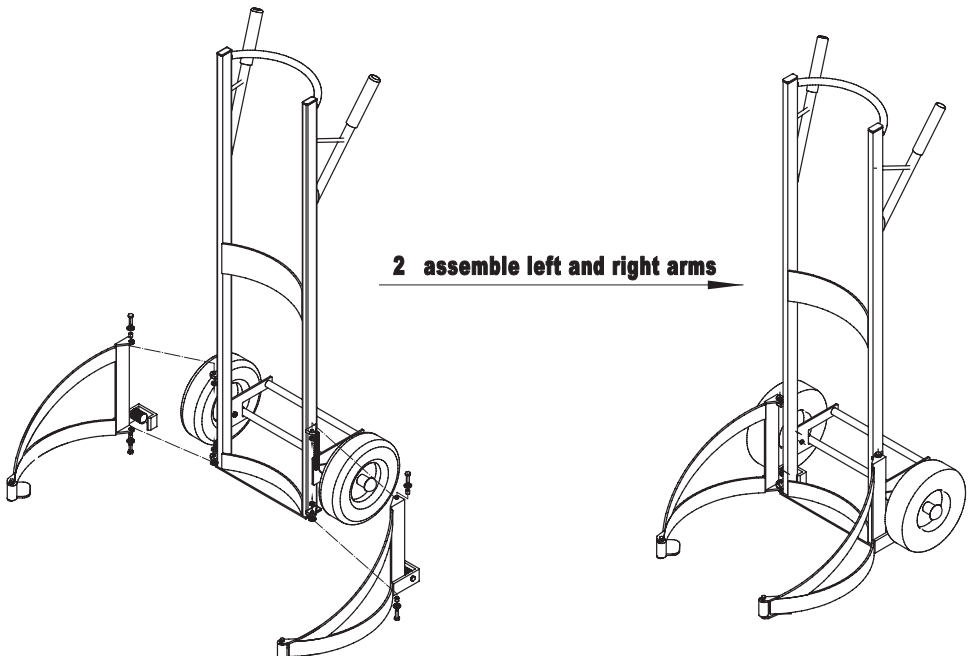

Specifications

Specifications	
Height	1385mm
Width	610mm
Depth	695mm
Loading capacity	200kg
Weight	20,5kg

	Neutral/still	Expanded
A	440mm ±10mm	730mm + 20mm - 10mm
B	560mm ±10mm	750mm + 20mm - 10mm

Mounting instructions

Exploded view

Number of exploded view	Sonic number	Description
1	4822332	Tire carrier Caddy
2	4822332-10	Left Clamp for 4822332
3	4822332-6	Right Clamp for 4822332
4	4822332-7	Axle Weldment for 4822332
5	4822332-3	Tire for 4822332 black
5	4822332-8	Pu Foam Wheel 10" for 4822332
6	4822332-4	Tension spring for 4822332
7	4822332-9	Spacer for 4822332
8	4822332-5	Axle Cap for 4822332
9	4822332-11	Hex Bolt M8-1.25*25Mm for 4822332
10	4822332-12	Flat Washer for 4822332
11	4822332-13	Hexagonal Nut M8-1.25 for 4822332
12	4822332-1	Plastic screw for 4822332
14	4822332-15	3,5 Mm Compress. Spring for 4822332
15	4822332-16	Spring Washer With Thread for 4822332
16	4822332-17	Hex Bolt M8*45 for 4822332
17	4822332-18	Hex Bolt for 4822332
18	4822332-19	Flat Washer M6 For Roller for 4822332
19	4822332-20	Nylon Roller for 4822332
20	4822332-2	Handle grip for 4822332
21	4822332-21	End Cap For Frame for 4822332
No number	4822332-23	Hardware Kit (bolt and springset) for 4822332*
No number	4822332-22	Bracket for 4822332
No number	4822507	Extender & Push Pull Kit for 4822332 (optional)