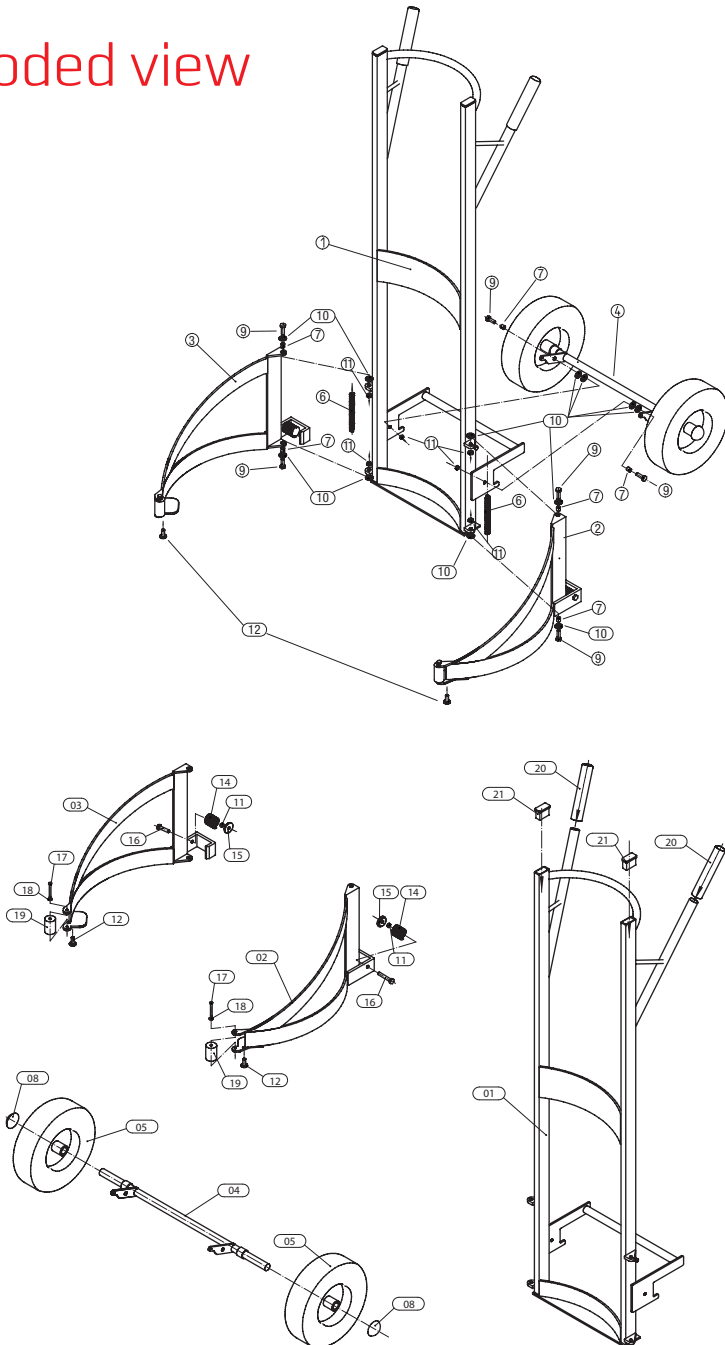

Specifications

Specifications	
Height	1385mm
Width	610mm
Depth	695mm
Loading capacity	200kg
Weight	20,5kg

	Neutral/still	Expanded
A	440mm ±10mm	730mm + 20mm - 10mm
B	560mm ±10mm	750mm + 20mm - 10mm

Mounting instructions

Exploded view

Number of exploded view	Sonic number	Description
1	4822332	Tire carrier Caddy
2	4822332-10	Left Clamp for 4822332
3	4822332-6	Right Clamp for 4822332
4	4822332-7	Axle Weldment for 4822332
5	4822332-3	Tire for 4822332 black
5	4822332-8	Pu Foam Wheel 10" for 4822332
6	4822332-4	Tension spring for 4822332
7	4822332-9	Spacer for 4822332
8	4822332-5	Axle Cap for 4822332
9	4822332-11	Hex Bolt M8-1.25*25Mm for 4822332
10	4822332-12	Flat Washer for 4822332
11	4822332-13	Hexagonal Nut M8-1.25 for 4822332
12	4822332-1	Plastic screw for 4822332
14	4822332-15	3,5 Mm Compress. Spring for 4822332
15	4822332-16	Spring Washer With Thread for 4822332
16	4822332-17	Hex Bolt M8*45 for 4822332
17	4822332-18	Hex Bolt for 4822332
18	4822332-19	Flat Washer M6 For Roller for 4822332
19	4822332-20	Nylon Roller for 4822332
20	4822332-2	Handle grip for 4822332
21	4822332-21	End Cap For Frame for 4822332
No number	4822332-23	Hardware Kit (bolt and springset) for 4822332*
No number	4822332-22	Bracket for 4822332
No number	4822507	Extender & Push Pull Kit for 4822332 (optional)

***Contents of Hardware Kit (bolt and springset) for 4822332:**

2 X 42882232-4
 6 X 42882232-9
 6 X 42882232-11
 12 X 42882232-12
 6 X 42882232-13
 2 X 42882232-1

ARE YOU READY?

**WORK
EFFICIENT
WORK
WITH SONIC**