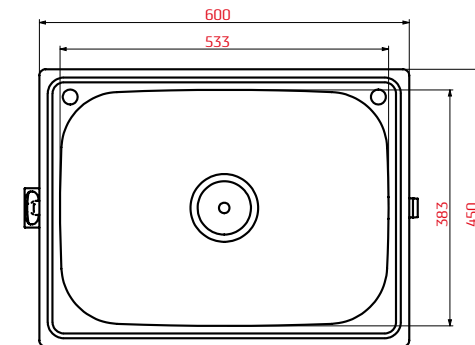

#47962

NEXT MSS storage cabinet with sink 674mm

- > NEXT MSS double door base cabinet with sink – 674(w) x 500(d) x 962(h) mm, perfect for wash-up zones.
- > Integrated stainless steel sink: Includes tap fitting and is plumbing-ready with both drain and inlet connections.
- > Spacious under-sink storage cabinet; ideal for cleaning products
- > Built to last: Created from durable steel with a protective powder-coated finish for long-lasting performance.
- > Magnetic door closure keeps the door securely closed at all times.
- > Dual kick-plates ensure a snug, seamless appearance—compensating for uneven flooring.
- > Adjust cabinet height easily for perfect alignment.
- > Finished in matte RAL 9004 body with RAL 7016 doors for a clean, professional look.
- > 40kg net weight.
- > 10-year warranty included.