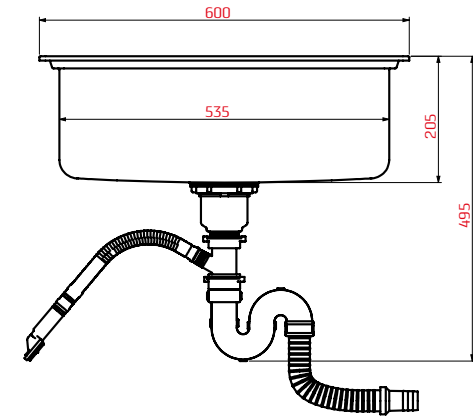

#47962

NEXT MSS storage cabinet with sink 674mm

- > NEXT MSS double door base cabinet with sink – 674(w) x 500(d) x 962(h) mm, perfect for wash-up zones.
- > Integrated stainless steel sink: Includes tap fitting and is plumbing-ready with both drain and inlet connections.
- > Spacious under-sink storage cabinet; ideal for cleaning products
- > Built to last: Created from durable steel with a protective powder-coated finish for long-lasting performance.
- > Magnetic door closure keeps the door securely closed at all times.
- > Dual kick-plates ensure a snug, seamless appearance—compensating for uneven flooring.
- > Adjust cabinet height easily for perfect alignment.
- > Finished in matte RAL 9004 body with RAL 7016 doors for a clean, professional look.
- > 40kg net weight.
- > 10-year warranty included.