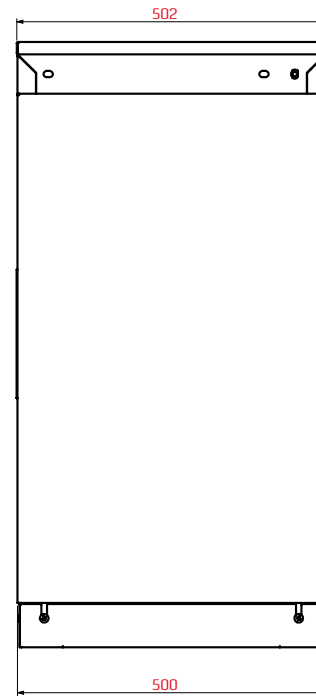

#47962

NEXT MSS storage cabinet with sink 674mm

- > NEXT MSS double door base cabinet with sink – 674(w) x 500(d) x 962(h) mm, perfect for wash-up zones.
- > Integrated stainless steel sink: Includes tap fitting and is plumbing-ready with both drain and inlet connections.
- > Spacious under-sink storage cabinet; ideal for cleaning products
- > Built to last: Created from durable steel with a protective powder-coated finish for long-lasting performance.
- > Magnetic door closure keeps the door securely closed at all times.
- > Dual kick-plates ensure a snug, seamless appearance—compensating for uneven flooring.
- > Adjust cabinet height easily for perfect alignment.
- > Finished in matte RAL 9004 body with RAL 7016 doors for a clean, professional look.
- > 40kg net weight.
- > 10-year warranty included.