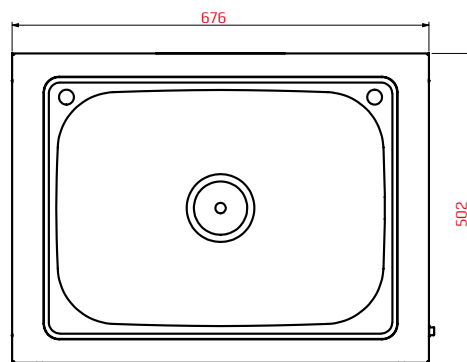

#47962

NEXT MSS storage cabinet with sink 674mm

- > NEXT MSS double door base cabinet with sink – 674(w) x 500(d) x 962(h) mm, perfect for wash-up zones.
- > Integrated stainless steel sink: Includes tap fitting and is plumbing-ready with both drain and inlet connections.
- > Spacious under-sink storage cabinet; ideal for cleaning products
- > Built to last: Created from durable steel with a protective powder-coated finish for long-lasting performance.
- > Magnetic door closure keeps the door securely closed at all times.
- > Dual kick-plates ensure a snug, seamless appearance—compensating for uneven flooring.
- > Adjust cabinet height easily for perfect alignment.
- > Finished in matte RAL 9004 body with RAL 7016 doors for a clean, professional look.
- > 40kg net weight.
- > 10-year warranty included.