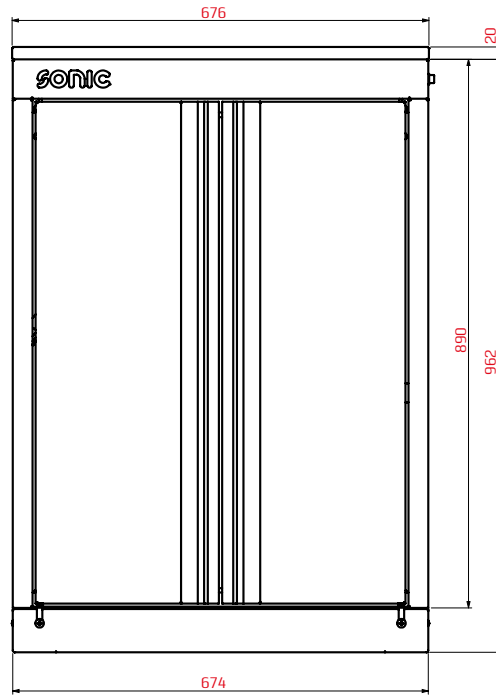

#47962

NEXT MSS storage cabinet with sink 674mm

- > NEXT MSS double door base cabinet with sink – 674(w) x 500(d) x 962(h) mm, perfect for wash-up zones.
- > Integrated stainless steel sink: Includes tap fitting and is plumbing-ready with both drain and inlet connections.
- > Spacious under-sink storage cabinet; ideal for cleaning products
- > Built to last: Created from durable steel with a protective powder-coated finish for long-lasting performance.
- > Magnetic door closure keeps the door securely closed at all times.
- > Dual kick-plates ensure a snug, seamless appearance—compensating for uneven flooring.
- > Adjust cabinet height easily for perfect alignment.
- > Finished in matte RAL 9004 body with RAL 7016 doors for a clean, professional look.
- > 40kg net weight.
- > 10-year warranty included.