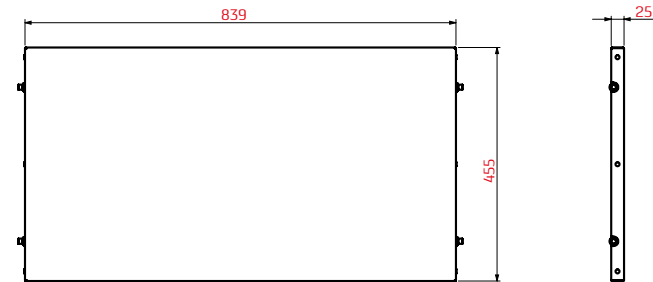

#47958

NEXT MSS storage cabinet 845mm

- > NEXT MSS single door corner cabinet – 875(w) x 875(d) x 962(h) mm.
- > Includes 2 shelves that can be height adjusted to create an efficient, space-saving internal layout.
- > Built to last: Created from durable steel with a protective powder-coated finish for long-lasting performance.
- > Built-in key lock provides secure storage.
- > Magnetic door closure keeps the door securely closed at all times.
- > Dual kick-plates ensure a snug, seamless appearance—compensating for uneven flooring.
- > Fine-tune cabinet height easily with the adjustable leveling mechanism for perfect alignment.
- > Finished in matte RAL 9004 body with RAL 7016 door for a clean, professional look.
- > 88kg net weight.
- > 10-year warranty included.