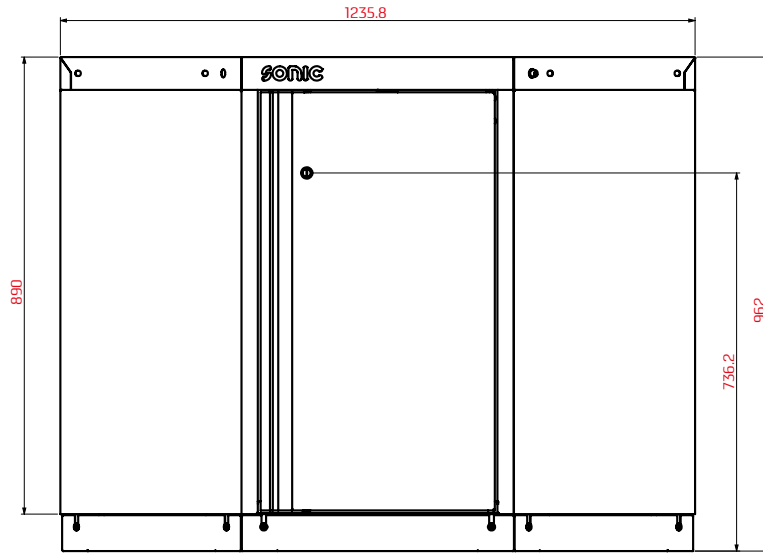

#47958

NEXT MSS storage cabinet 845mm

- > NEXT MSS single door corner cabinet – 875(w) x 875(d) x 962(h) mm.
- > Includes 2 shelves that can be height adjusted to create an efficient, space-saving internal layout.
- > Built to last: Created from durable steel with a protective powder-coated finish for long-lasting performance.
- > Built-in key lock provides secure storage.
- > Magnetic door closure keeps the door securely closed at all times.
- > Dual kick-plates ensure a snug, seamless appearance—compensating for uneven flooring.
- > Fine-tune cabinet height easily with the adjustable leveling mechanism for perfect alignment.
- > Finished in matte RAL 9004 body with RAL 7016 door for a clean, professional look.
- > 88kg net weight.
- > 10-year warranty included.