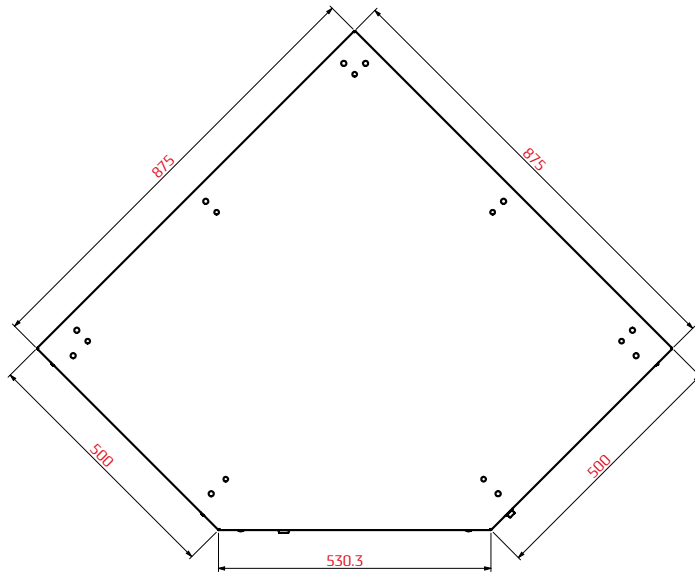

#47958

NEXT MSS storage cabinet 845mm

- > NEXT MSS single door corner cabinet – 875(w) x 875(d) x 962(h) mm.
- > Includes 2 shelves that can be height adjusted to create an efficient, space-saving internal layout.
- > Built to last: Created from durable steel with a protective powder-coated finish for long-lasting performance.
- > Built-in key lock provides secure storage.
- > Magnetic door closure keeps the door securely closed at all times.
- > Dual kick-plates ensure a snug, seamless appearance—compensating for uneven flooring.
- > Fine-tune cabinet height easily with the adjustable leveling mechanism for perfect alignment.
- > Finished in matte RAL 9004 body with RAL 7016 door for a clean, professional look.
- > 88kg net weight.
- > 10-year warranty included.