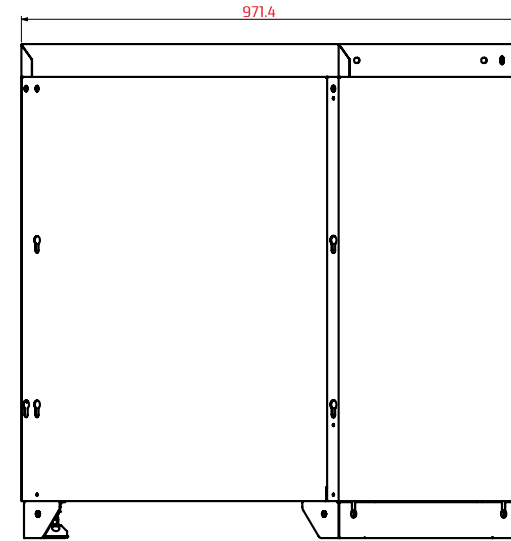

#47958

NEXT MSS storage cabinet 845mm

- > NEXT MSS single door corner cabinet – 875(w) x 875(d) x 962(h) mm.
- > Includes 2 shelves that can be height adjusted to create an efficient, space-saving internal layout.
- > Built to last: Created from durable steel with a protective powder-coated finish for long-lasting performance.
- > Built-in key lock provides secure storage.
- > Magnetic door closure keeps the door securely closed at all times.
- > Dual kick-plates ensure a snug, seamless appearance—compensating for uneven flooring.
- > Fine-tune cabinet height easily with the adjustable leveling mechanism for perfect alignment.
- > Finished in matte RAL 9004 body with RAL 7016 door for a clean, professional look.
- > 88kg net weight.
- > 10-year warranty included.