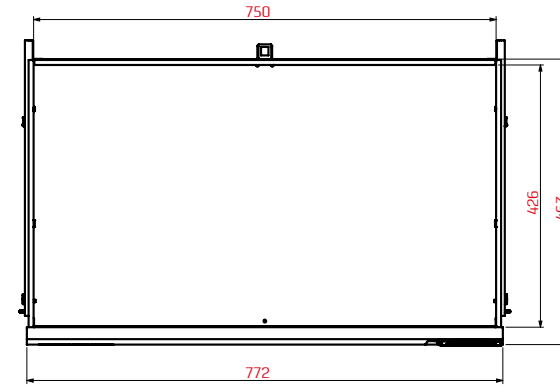

**GET MORE
DONE**