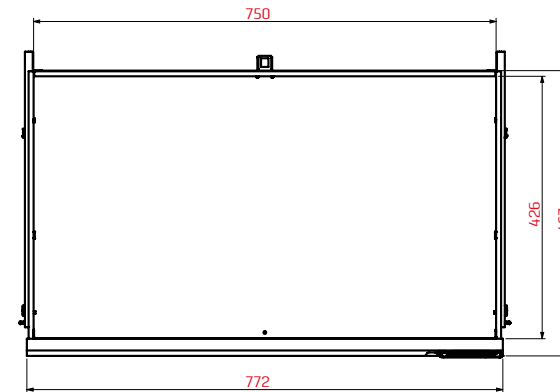

**GET MORE
DONE**