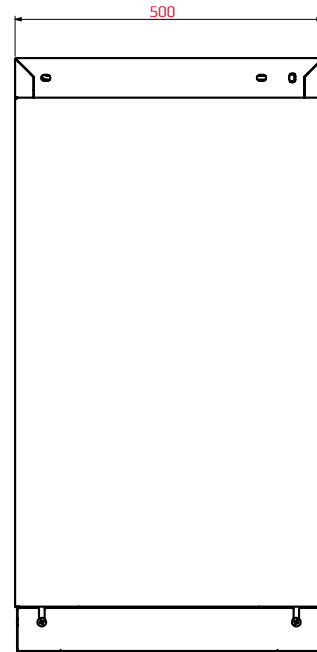

**GET MORE
DONE**