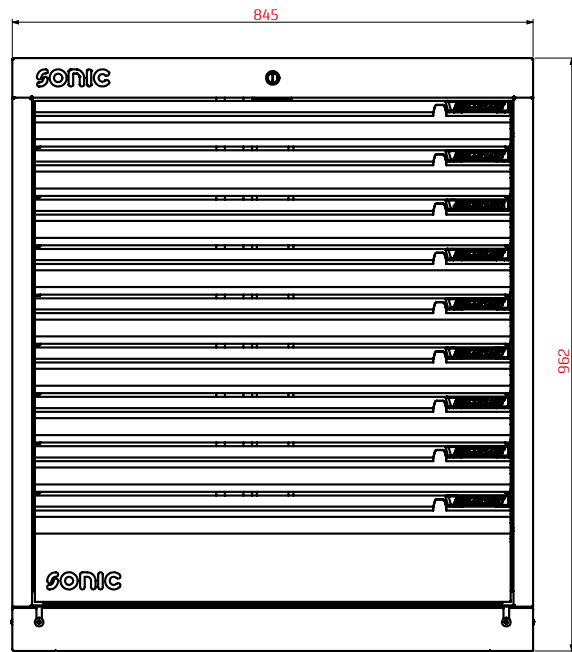

**GET MORE
DONE**