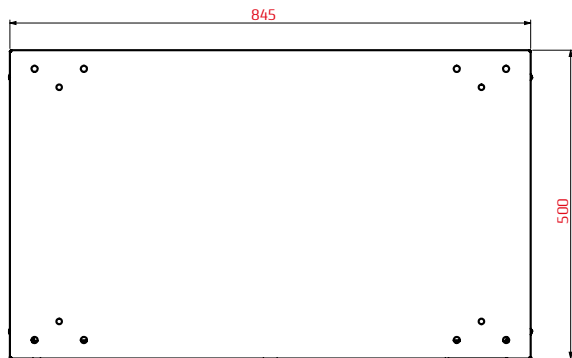

**GET MORE
DONE**