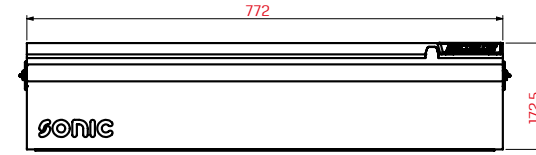

**GET MORE
DONE**