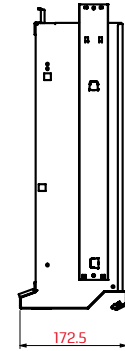

**GET MORE
DONE**