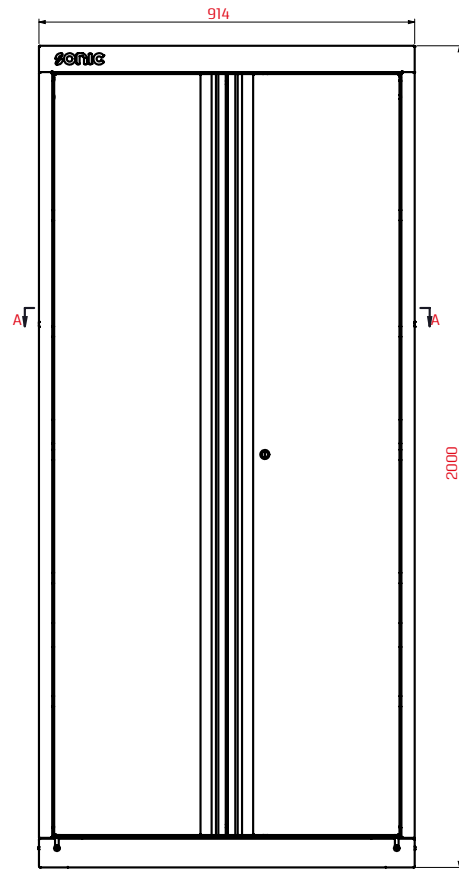

#47949

NEXT MSS storage cabinet tall 914mm

- › NEXT MSS double door vertical storage cabinet – 914(w) x 530(d) x 2000(h) mm.
- › Equipped with 5 shelves, 4 of which are height-adjustable – for a flexible, space-saving interior layout.
- › Built to last: Created from durable steel with a protective powder-coated finish for long-lasting performance.
- › Built-in key lock provides secure storage.
- › Magnetic door closure keeps the door securely closed at all times.
- › Dual kick-plates ensure a snug, seamless appearance—compensating for uneven flooring.
- › Adjust cabinet height easily for perfect alignment.
- › Finished in matte RAL 9004 body with RAL 7016 doors for a clean, professional look.
- › 115kg net weight.
- › 10-year warranty included.