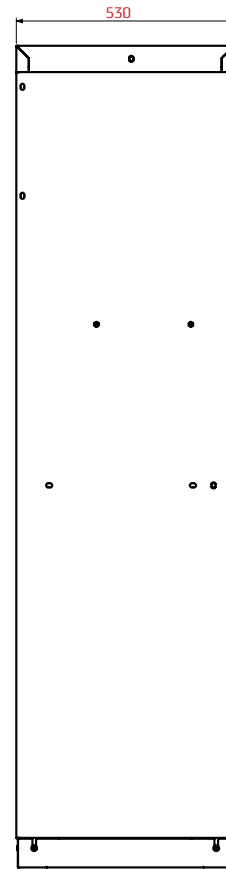

#47949

NEXT MSS storage cabinet tall 914mm

- › NEXT MSS double door vertical storage cabinet – 914(w) x 530(d) x 2000(h) mm.
- › Equipped with 5 shelves, 4 of which are height-adjustable – for a flexible, space-saving interior layout.
- › Built to last: Created from durable steel with a protective powder-coated finish for long-lasting performance.
- › Built-in key lock provides secure storage.
- › Magnetic door closure keeps the door securely closed at all times.
- › Dual kick-plates ensure a snug, seamless appearance—compensating for uneven flooring.
- › Adjust cabinet height easily for perfect alignment.
- › Finished in matte RAL 9004 body with RAL 7016 doors for a clean, professional look.
- › 115kg net weight.
- › 10-year warranty included.