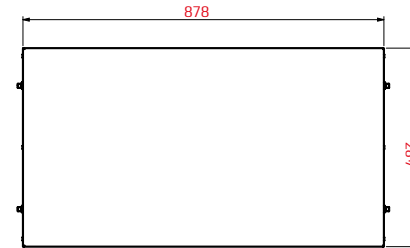

#47949

NEXT MSS storage cabinet tall 914mm

- › NEXT MSS double door vertical storage cabinet – 914(w) x 530(d) x 2000(h) mm.
- › Equipped with 5 shelves, 4 of which are height-adjustable – for a flexible, space-saving interior layout.
- › Built to last: Created from durable steel with a protective powder-coated finish for long-lasting performance.
- › Built-in key lock provides secure storage.
- › Magnetic door closure keeps the door securely closed at all times.
- › Dual kick-plates ensure a snug, seamless appearance—compensating for uneven flooring.
- › Adjust cabinet height easily for perfect alignment.
- › Finished in matte RAL 9004 body with RAL 7016 doors for a clean, professional look.
- › 115kg net weight.
- › 10-year warranty included.