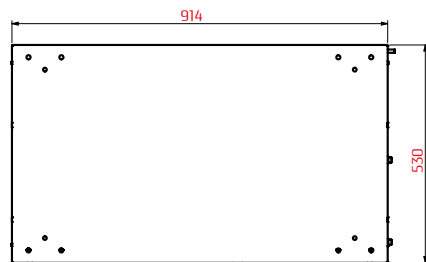

#47949

NEXT MSS storage cabinet tall 914mm

- › NEXT MSS double door vertical storage cabinet – 914(w) x 530(d) x 2000(h) mm.
- › Equipped with 5 shelves, 4 of which are height-adjustable – for a flexible, space-saving interior layout.
- › Built to last: Created from durable steel with a protective powder-coated finish for long-lasting performance.
- › Built-in key lock provides secure storage.
- › Magnetic door closure keeps the door securely closed at all times.
- › Dual kick-plates ensure a snug, seamless appearance—compensating for uneven flooring.
- › Adjust cabinet height easily for perfect alignment.
- › Finished in matte RAL 9004 body with RAL 7016 doors for a clean, professional look.
- › 115kg net weight.
- › 10-year warranty included.