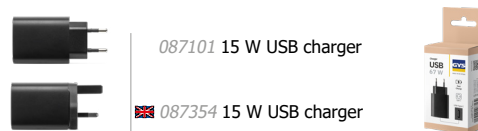

The Nomad Power Air 502 delivers up to 10 bar (150 psi) to suit a wide range of applications. You can set the required pressure or simply use one of the 4 preset modes: car, motorbike, bicycle, ball. The compressor switches off automatically once the target pressure is reached, offering both accuracy and safety.

STAY CONNECTED ON THE MOVE

You can use the Nomad Power Air 502 as a power bank to charge your devices.

- **USB-A and USB-C ports;**
- 3 Ah capacity;
- ideal for smartphones, tablets, sat-navs...

SEE AND BE SEEN AT ALL TIMES

The integrated LED light has 3 modes: standard, flashing, and SOS settings. Ideal for emergencies or night-time call-outs.

Supplied with accessories:

Charging unit (not included)

Lithium		Entrance	Time	START			COMPRESSOR		POWER BANK	LED	cm	kg
Capacity per cell	Type			I			Pressure max	Flow rate (air)	☰	☀		
				1 V/C	0 V/C	Peak BATTERY						
3 Ah 44.4 Wh	LiCoO ₂	S8-C-5V-2A	3h30	500 A	1000 A	1200 A	10 bars 150 PSI	28l / min	USB-A: 5V - 2.4A	3 modes: Normal Flashing S.O.S	21 x 13 x 6	1