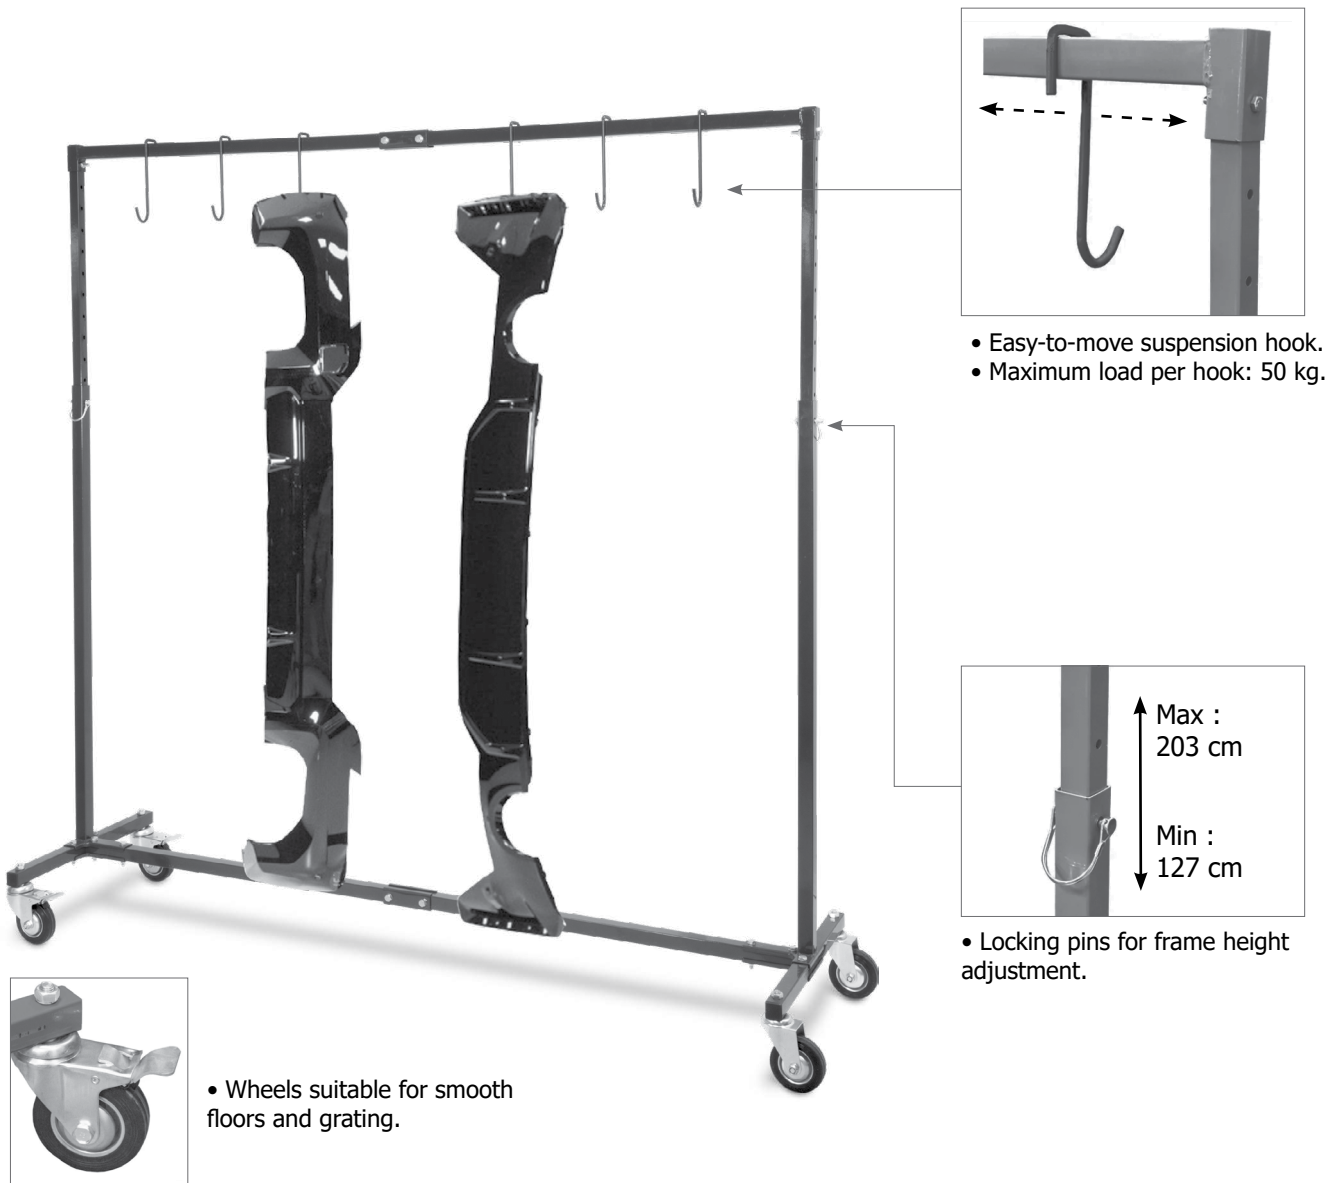

Ref. 087415

This professional mobile rack allows car body panels to be suspended for painting and drying tasks. It provides a practical, mobile solution to facilitate workshop activities, and ensures that handling is straightforward and panels can be dried as efficiently as possible.

- Maximum load capacity: 150 kg.
- 4 swivel wheels, 2 with brakes to secure the rack.
- 6 hooks for hanging mirrors, door handles, bonnets, doors, etc.
- Adjustable frame height, from 127 cm to 203 cm.

- Easy-to-move suspension hook.
- Maximum load per hook: 50 kg.

- Locking pins for frame height adjustment.

- Wheels suitable for smooth floors and grating.

177 x 50 x 127/203 cm

20 cm

15 kg

117 x 18 x 13 cm