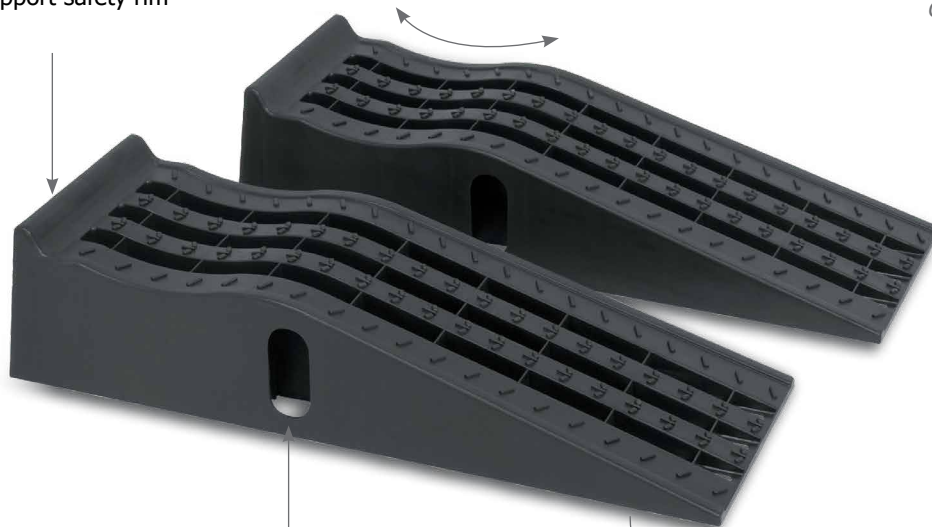

Set of 2 XL ramps

Ref. 082717

With a maximum load capacity of 3500 kg per set, each pair of vehicle access ramps is extremely robust. They are ideal for minor servicing or maintenance operations under a vehicle.

- Compatible with most vehicles: cars, commercial vehicles, etc.
- Very strong, UV-resistant HDPE plastic material.
- Easy to use, no assembly required.
- Slip-resistant with 4 rubber pads.
- Max. wheel width: 235 mm
- Lifting height: 160 mm.
- Slope: 20°.

✓ Tesla Model 3
Ground clearance: 138 mm

✓ Mazda CX5
Ground clearance: 210 mm

Tyre support safety rim

Curved profile

Carrying handle

Non-slip, free-draining surface

High stability with 4 rubber feet

 max	 kg	 a x b x c
3.5 T	10	350 x 325 920 mm