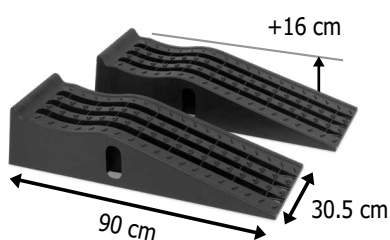

Set of 2 XL ramps

Ref. 082717

With a maximum load capacity of 3500 kg per set, each pair of vehicle access ramps is extremely robust. They are ideal for minor servicing or maintenance operations under a vehicle.

- Compatible with most vehicles: cars, commercial vehicles, etc.
- Very strong, UV-resistant HDPE plastic material.
- Easy to use, no assembly required.
- Slip-resistant with 4 rubber pads.
- Max. wheel width: 235 mm
- Lifting height: 160 mm.
- Slope: 20°.

✓ Tesla Model 3
Ground clearance: 138 mm

✓ Mazda CX5
Ground clearance: 210 mm

Tyre support safety rim

Curved profile

Carrying handle

Non-slip, free-draining surface

High stability with 4 rubber feet

 max	 kg	 a x b x c
3.5 T	10	350 x 325 920 mm