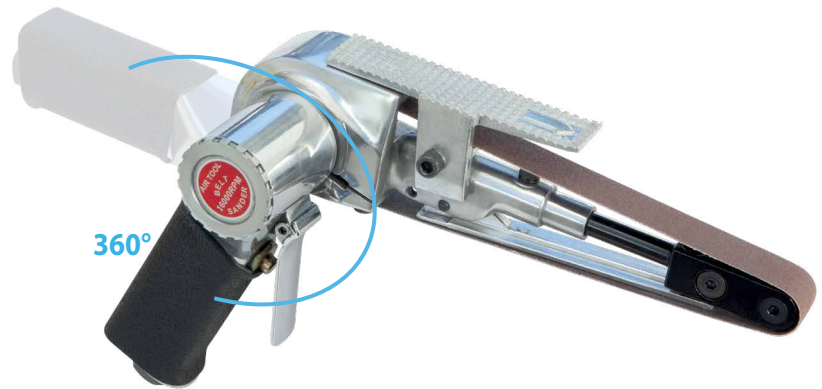

Easy to use, the belt sander with swivel head allows precise and efficient work. The belt can be rotated 360°, allowing the angle of the sander to be adapted to the working area. The sander can be used for sanding of welds, rust removal, paint...

## ADVANTAGES

- Precise (20mm wide band)
- 360° pivoting support
- Handy and lightweight

## ROBUST AND DESIGNED FOR WORKSHOP USE

- 84dB Low noise
- Good resistance to shocks and falls
- Good grip

Grain 60 (x 5) **060913**

Grain 80 (x 5) **060920**

Grain 100 (x 5) **060937**

| Speed (rpm) | Sound flow rate Db(A) | Air consumption (l/min) | Air Pressure (bar) | Dimensions (cm) | Weight (kg) |
|-------------|-----------------------|-------------------------|--------------------|-----------------|-------------|
| 16000       | 84                    | 171                     | 6.3                | 34              | 1.2         |